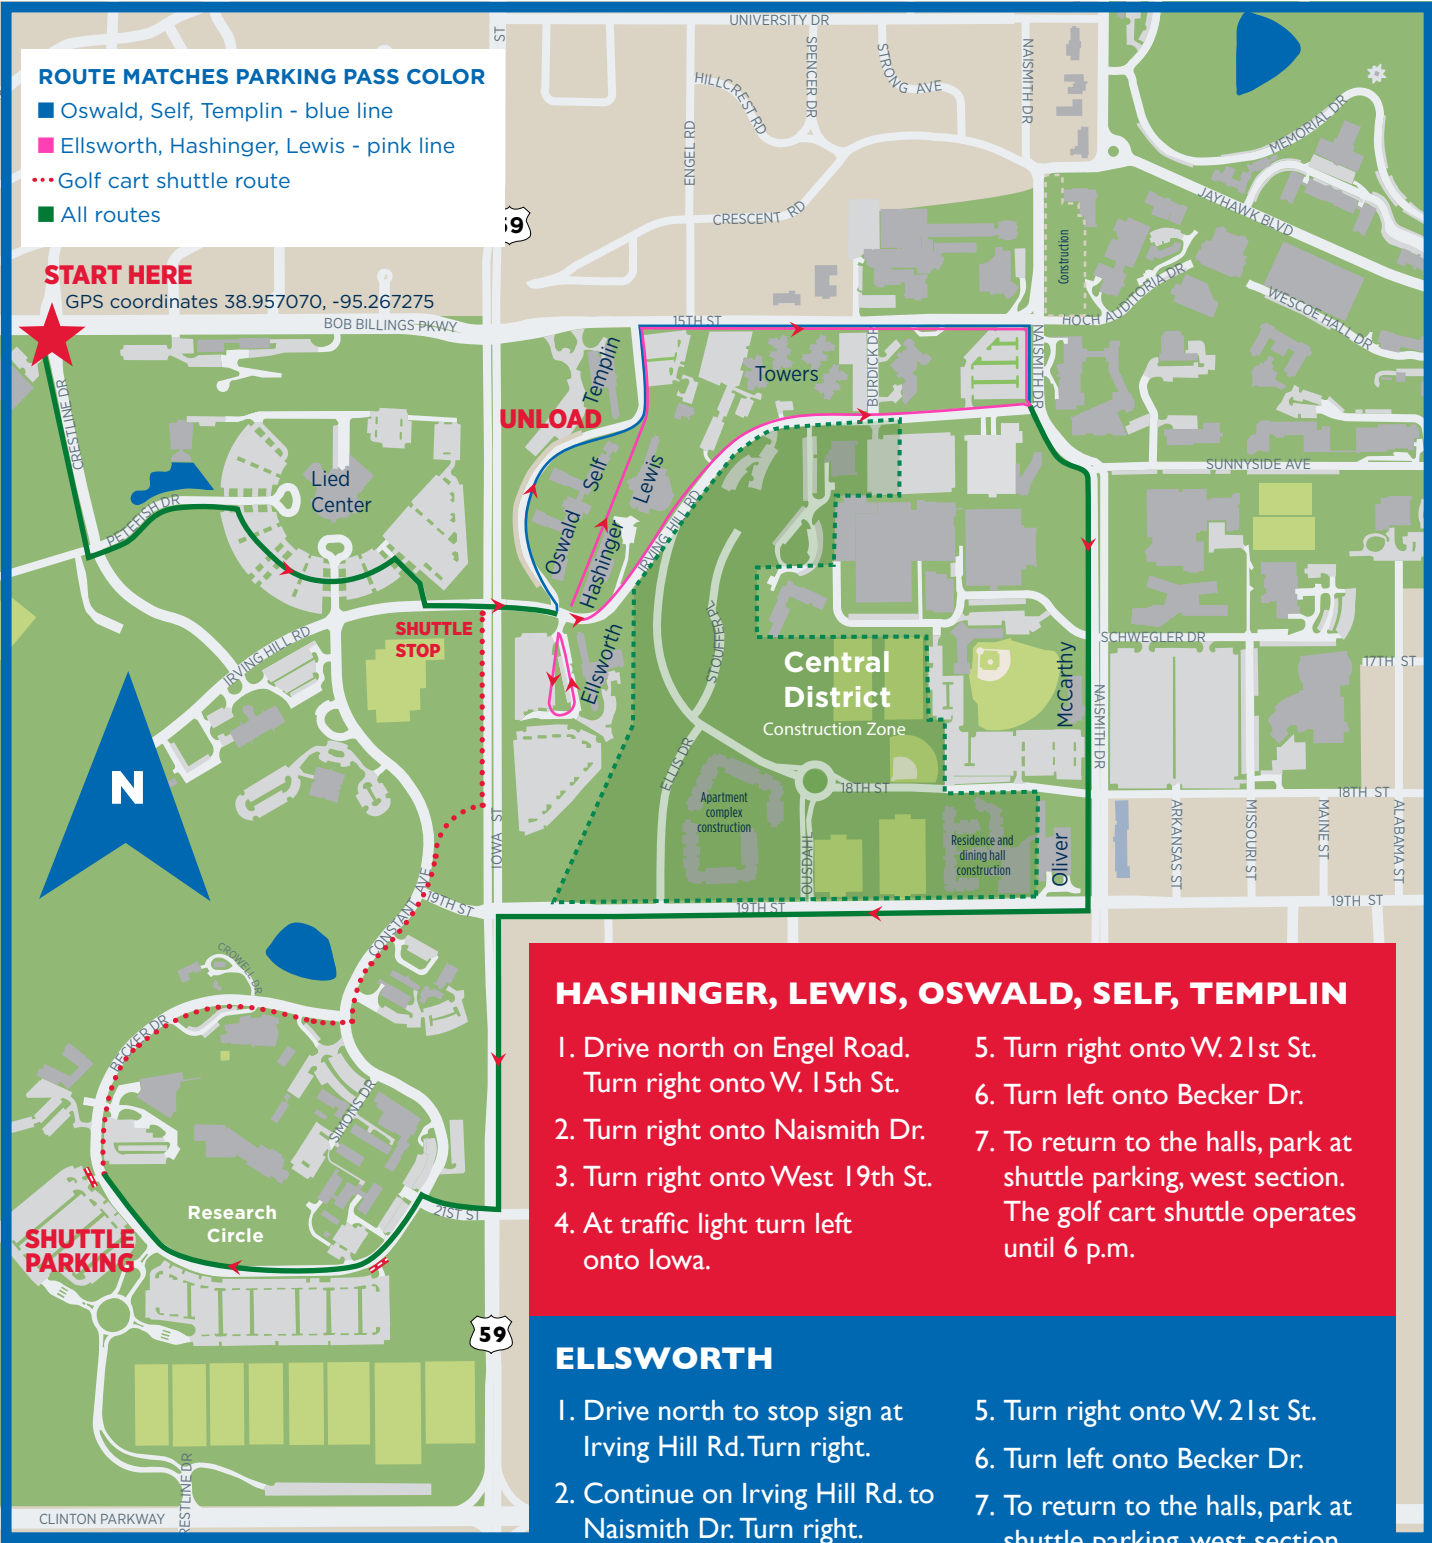

DIRECTIONS TO SHUTTLE PARKING

HASHINGER, LEWIS, OSWALD, SELF, TEMPLIN

1. Drive north on Engel Road. Turn right onto W. 15th St.
2. Turn right onto Naismith Dr.
3. Turn right onto West 19th St.
4. At traffic light turn left onto Iowa.
5. Turn right onto W. 21st St.
6. Turn left onto Becker Dr.
7. To return to the halls, park at shuttle parking, west section. The golf cart shuttle operates until 6 p.m.

ELLSWORTH

1. Drive north to stop sign at Irving Hill Rd. Turn right.
2. Continue on Irving Hill Rd. to Naismith Dr. Turn right.
3. Turn right onto West 19th St.
4. At traffic light turn left onto Iowa.
5. Turn right onto W. 21st St.
6. Turn left onto Becker Dr.
7. To return to the halls, park at shuttle parking, west section. The golf cart shuttle operates until 6 p.m.