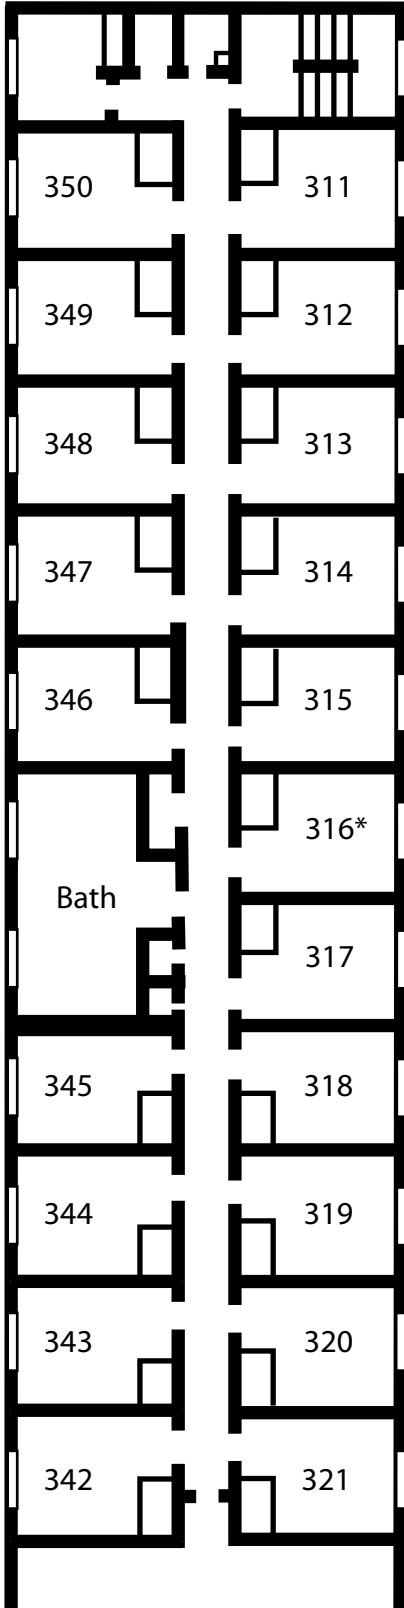

Oliver Hall - Second Floor North

The University of Kansas • Department of Student Housing

* Denotes a staff room

■ Areas not available to conference groups

226	_____	_____
225	_____	_____
224	_____	_____
223	_____	_____
222	_____	_____
* 221	_____	_____
220	_____	_____
219	_____	_____
218	_____	_____
217	_____	_____
216	_____	_____
215	_____	_____
214	_____	_____
213	_____	_____
212	_____	_____
211	_____	_____
210	_____	_____
209	_____	_____
	_____	_____
	_____	_____

Oliver Hall - Third Floor North

The University of Kansas • Department of Student Housing

* Denotes a staff room

■ Areas not available to conference groups

350	_____	_____
349	_____	_____
348	_____	_____
347	_____	_____
346	_____	_____
345	_____	_____
344	_____	_____
343	_____	_____
342	_____	_____
321	_____	_____
320	_____	_____
319	_____	_____
318	_____	_____
317	_____	_____
* 316	_____	_____
315	_____	_____
314	_____	_____
313	_____	_____
312	_____	_____
311	_____	_____

Oliver Hall - Third Floor South

The University of Kansas • Department of Student Housing

* Denotes a staff room

■ Areas not available to conference groups

- 341 _____
- 340 _____
- 339 _____
- 338 _____
- 337 _____
- 336 _____
- 335 _____
- 334 _____
- 333 _____
- 332 _____
- 331 _____
- 330 _____
- 329 _____
- 328 _____
- * 327 _____
- 326 _____
- 325 _____
- 324 _____
- 323 _____
- 322 _____

Oliver Hall - Fourth Floor South

The University of Kansas • Department of Student Housing

* Denotes a staff room

■ Areas not available to conference groups

- 441 _____
- 440 _____
- 439 _____
- 438 _____
- 437 _____
- 436 _____
- 435 _____
- 434 _____
- 433 _____
- 432 _____
- 431 _____
- 430 _____
- 429 _____
- 428 _____
- * 427 _____
- 426 _____
- 425 _____
- 424 _____
- 423 _____
- 422 _____